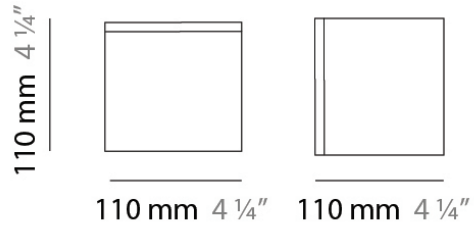

D83279

PROJECT	_____
TYPE	_____
NOTES	_____
QUANTITY	_____
DATE	_____

GENERAL

Series: Kubik
Brand: Panzeri
Division: Design
Mounting Type: Surface
Mounting Location: Ceiling
Subcategory: Ambient

PHYSICAL

Shape: Square
Length (mm): 110
Length (in): 4 ⁵/₁₆
Width (mm): 110
Width (in): 4 ⁵/₁₆
Height (mm): 110
Height (in): 4 ⁵/₁₆
Light Distribution: Omnidirectional
Weight (kg): 0.66
Weight (lbs): 1.45
Diffuser: Matte White Blown Glass
Fixture Finish: WHI
Fixture Material: Metal

ELECTRICAL

Input Wattage Range: 1 - 9 W
Lamp Type: LED
Input Wattage (W): 9.5
Total Output Wattage (W): 9
Dimming: Non-Dimmable
Driver Included: Yes
Driver Location: Integrated
Driver Type: Constant Current - 120Vac
Driver Class: Class 2
Input Voltage (V): 120 - 277
Constant Current (mA): 250
Upon Request: (Not included - see components) Remote: 0-10Vdc dimming / Phase dimming @120Vac only / Non-dimming 1

LED

Color Temperature (°K): 3000
Max. Delivered Lumen (lm): 667
CRI: >80 CRI
Lamp Life (hrs): 60000

OPTICAL

RATINGS AND CERTIFICATIONS

Certified By: CSA Certified to UL and CSA Standards
IP rating: IP40